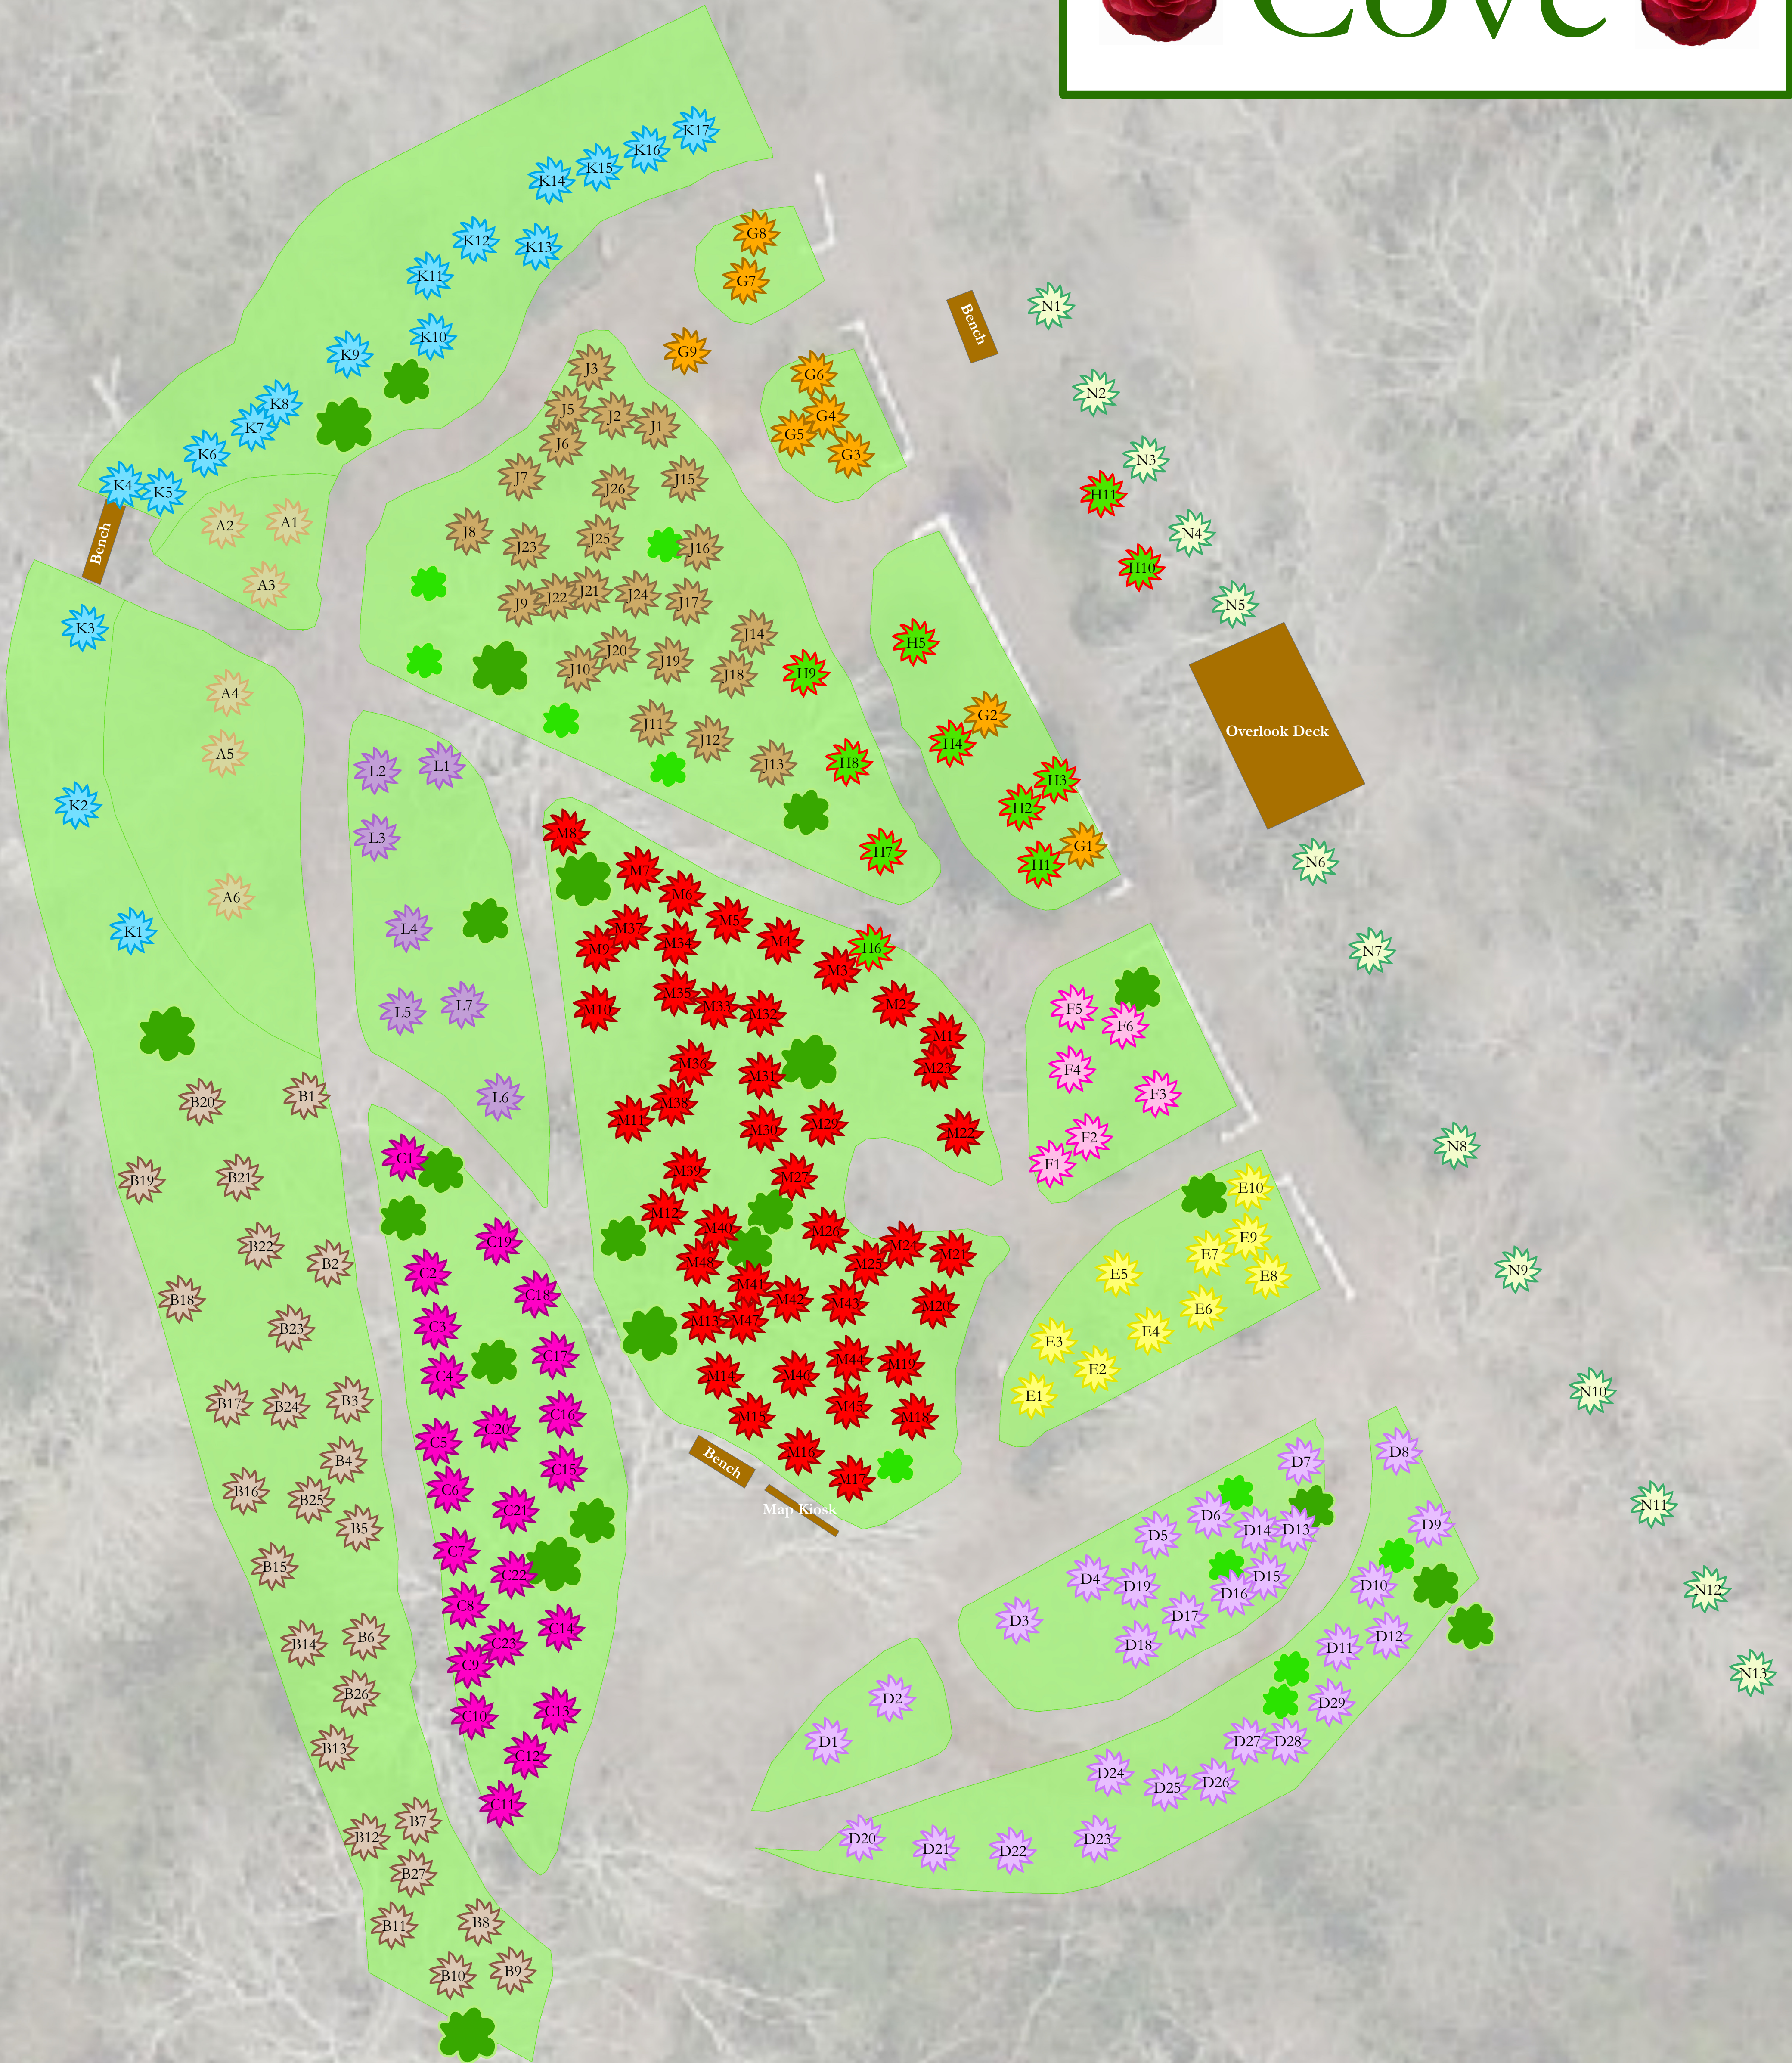

Camellia Cove at the Chesapeake Arboretum
It features over 200 different varieties of Camellias
at a site off of the greenway trail which features a
mature hardwood forest and multiple trails.
What a real treat.

Camellia Cove

Cove